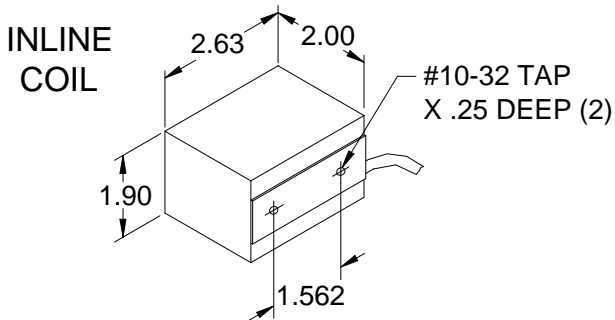

CONTROL PRODUCTS FOR THE INDUSTRY

INLINE COILS

Part Number	Description
006-042-0075	Inline 120 VAC 60HZ w/6' cord & plug
006-042-0077	Inline 240 VAC 50HZ w/6' yellow cord
006-042-0119	Inline/Metric 120 VAC 60HZ w/6' Har. Cord *
006-042-0106	Inline/Metric 240 VAC 50HZ w/6' Har. Cord *