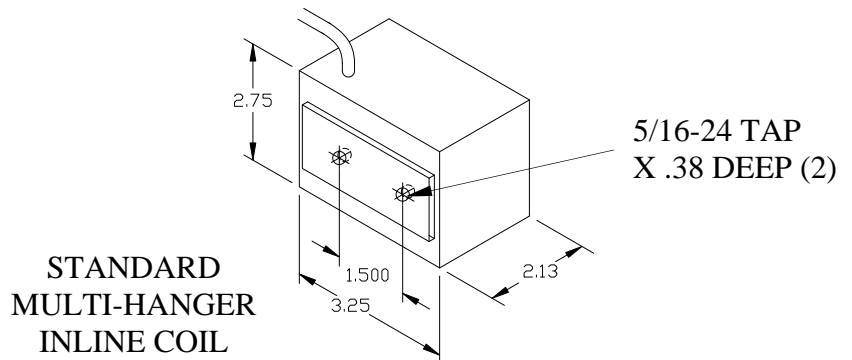

*Har. Cord - Rodix "CE style" coils have a harmonized power cord. These coils may be incorporated into CE marked machines. Because the "CE style" coils are a component part, they don't carry the CE mark, however they do meet the CE requirements.