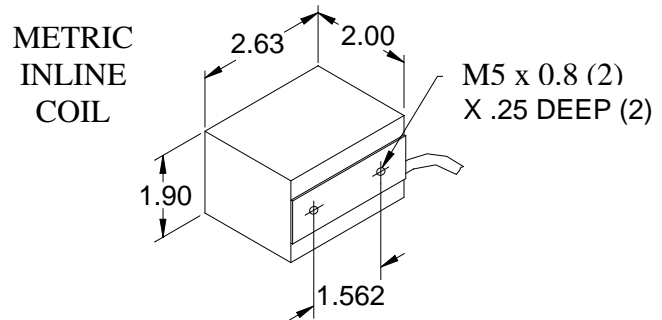

CONTROL PRODUCTS FOR THE INDUSTRY

INLINE COILS

Part Number	Description
006-042-0075	Inline 120 VAC 60HZ w/6' cord & plug
006-042-0077	Inline 240 VAC 50HZ w/6' yellow cord
006-042-0119	Inline/Metric 120 VAC 60HZ w/6' Har. Cord *
006-042-0106	Inline/Metric 240 VAC 50HZ w/6' Har. Cord *