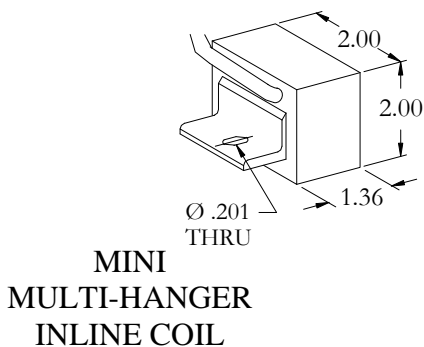

*Har. Cord - Rodix "CE style" coils have a harmonized power cord. These coils may be incorporated into CE marked machines. Because the "CE style" coils are a component part, they don't carry the CE mark, however they do meet the CE requirements.