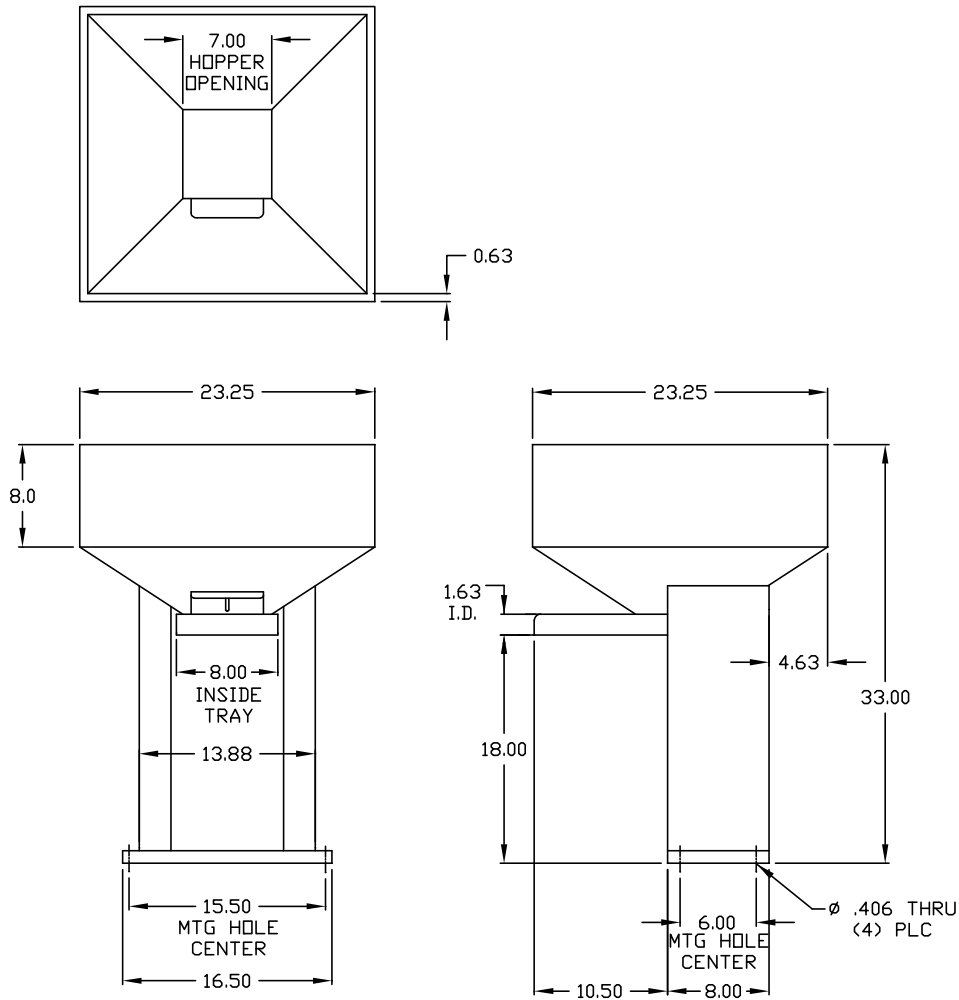

RODIX, INC.

2303 23rd Ave.
Rockford, IL 61104
Toll Free (800) 562-1868
Phone (815) 316-4700
Fax (815) 316-4701

3 CUBIC FOOT STANDARD FRONT VIBRATORY HOPPER

Our hoppers are manufactured using the finest materials and components and are delivered beautifully finished, assembled and ready for installation.

Dimensions are for reference only.

Cold rolled steel vibratory hoppers are shipped as follows:

- * 11 ga C.R.S. fully welded construction
- * Primed
- * Coil, limit switch with S.S. paddle
- * Operates on 110 volt AC, 60hz, 5 amp