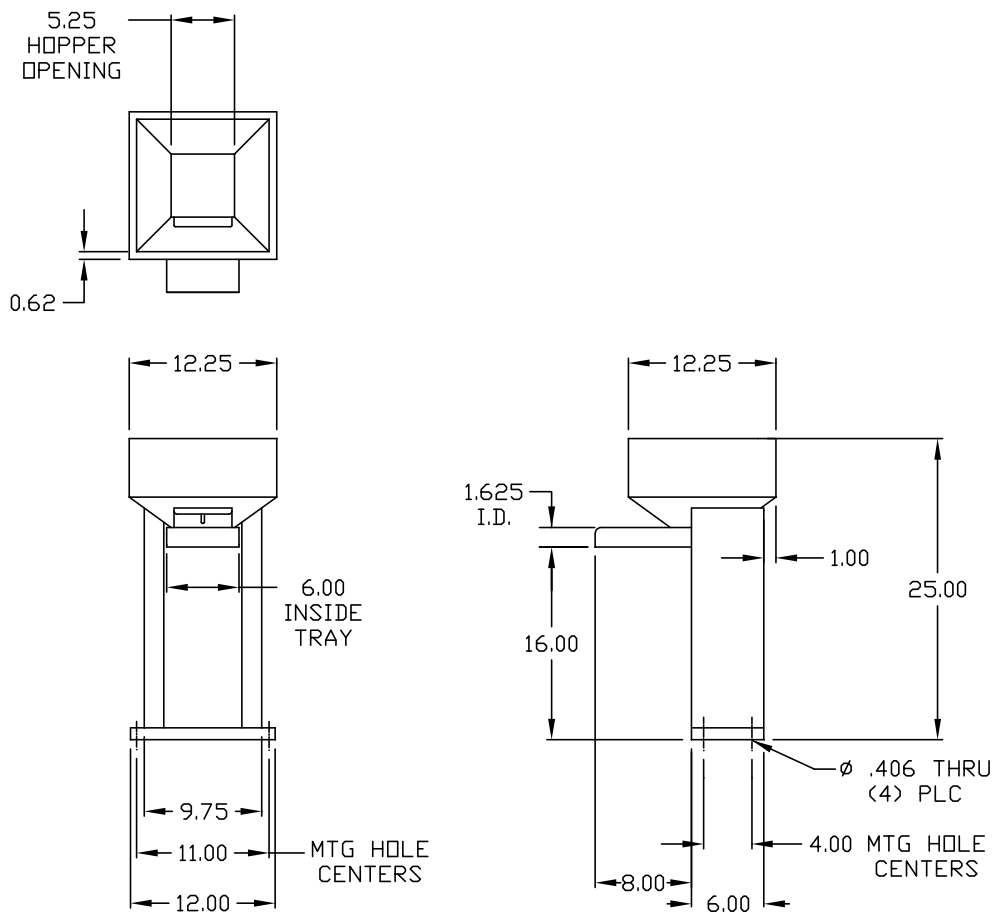

RODIX, INC.

2303 23rd Ave.
ROCKFORD, IL 61104-7370
TOLL FREE (800) 562-1868
PHONE (815) 316-4700
FAX (815) 316-4701

.5 CUBIC FOOT STANDARD VIBRATORY HOPPER

Our hoppers are manufactured using the finest materials and components and are delivered beautifully finished, assembled and ready for installation.

Dimensions are for reference only.

Cold rolled steel vibratory hoppers are shipped as follows:

- * 11 ga C.R.S. fully welded construction
- * Primed
- * Coil, limit switch with S.S. paddle
- * Operates on 110 volt AC, 60hz, 5 amp

Stainless steel vibratory hoppers are shipped as follows:

- * 11 ga. 304 S.S. fully welded construction
- * Coil, limit switch with S.S. paddle
- * Operates on 110 volt AC, 60hz, 5 amp

All Hoppers are available with 220 Volt Electrical or without limit switch