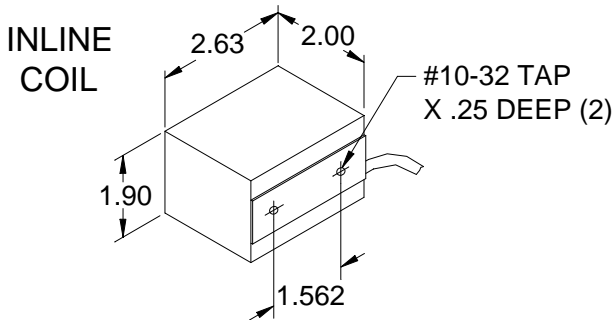

## INLINE COILS

Part Number	Description
006-042-0075	Inline 120 VAC 60HZ w/6' cord & plug
006-042-0077	Inline 240 VAC 50HZ w/6' yellow cord
006-042-0119	Inline/Metric 120 VAC 60HZ w/6' Har. Cord *
006-042-0106	Inline/Metric 240 VAC 50HZ w/6' Har. Cord *