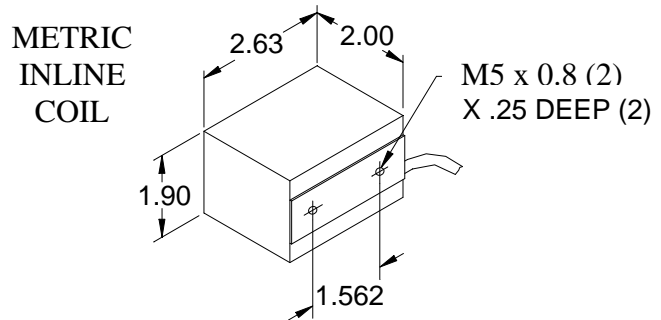

## INLINE COILS

Part Number	Description
006-042-0075	Inline 120 VAC 60HZ w/6' cord & plug
006-042-0077	Inline 240 VAC 50HZ w/6' yellow cord
006-042-0119	Inline/Metric 120 VAC 60HZ w/6' Har. Cord *
006-042-0106	Inline/Metric 240 VAC 50HZ w/6' Har. Cord *