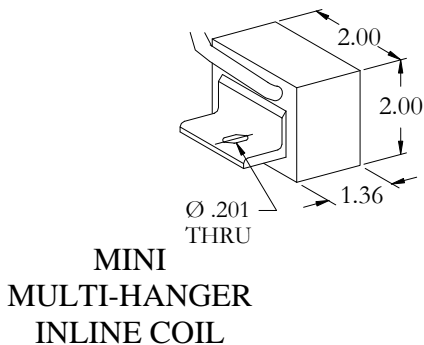

*Har. Cord - Rodix "CE style" coils have a harmonized power cord. These coils may be incorporated into CE marked machines. Because the "CE style" coils are a component part, they don't carry the CE mark, however they do meet the CE requirements.